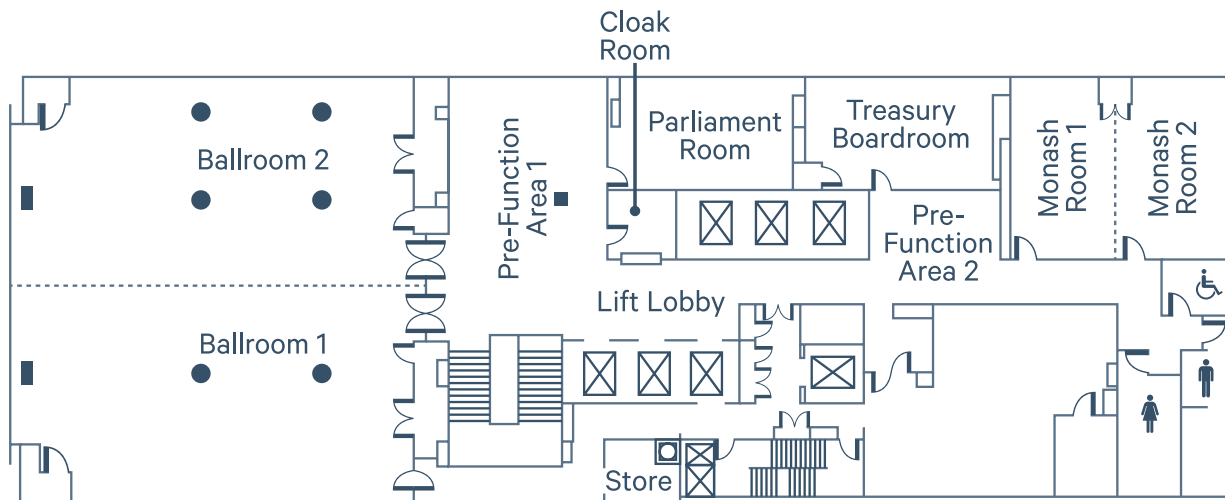

SHERATON
Melbourne Hotel

The Best Work Is Done Together

SIMPLIFY YOUR MEETING

When planning a meeting at Sheraton Melbourne Hotel, you will enjoy effortless planning with our Day Delegate Packages for groups of 10 – 390. You will also have access to our dedicated team of experts, whose top priority is making your event truly exceptional.

GET MORE FROM YOUR STAY

Your attendees can maximize their time at Sheraton Melbourne Hotel. During downtime, they can take advantage of our cutting-edge Sheraton Fitness centre or high speed Wi-Fi available throughout the hotel. Conveniently located at the ‘Paris end’ of Little Collins Street, guests can immerse themselves in the city’s famed laneway culture. Vibrant bars, award-winning restaurants, spectacular theatre shows and excellent shopping are only minutes away at Collins Street, Spring Street and the CBD.

To find out more visit: marriott.com.au/loyalty.mi

| | AREA SQ. M. | "CEILING (M)" | THEATRE | OVAL TABLES | CABARET | CLASSROOM | COCKTAIL | U SHAPE | HOLLOW SQUARE | OPEN BOARDROOM | CLOSED BOARDROOM |
|------------------------|-------------|---------------|---------|-------------|---------|-----------|----------|---------|---------------|----------------|------------------|
| Ballroom | 360 | 3.3 | 390 | 260 | 176 | 176 | 390 | 51 | 60 | 51 | 54 |
| Ballroom I | 181 | 3.3 | 222 | 130 | 96 | 63 | 230 | 48 | 48 | 45 | 42 |
| Ballroom II | 176 | 3.3 | 198 | 110 | 72 | 57 | 200 | 27 | 30 | 39 | 39 |
| Parliament | 44 | 2.7 | 63 | 30 | 24 | 24 | 50 | 24 | 24 | 21 | 21 |
| Treasury | 45.4 | 2.7 | 58 | 30 | 24 | 24 | 50 | 24 | 24 | 21 | 21 |
| Monash | 86 | 2.7 | 120 | 50 | 40 | 45 | 120 | 30 | 36 | 27 | 27 |
| Monash I | 41 | 2.7 | 48 | 20 | 16 | 18 | 50 | 15 | 24 | 15 | 15 |
| Monash II | 44 | 2.7 | 48 | 20 | 16 | 18 | 50 | 15 | 24 | 15 | 15 |
| Little Collins Kitchen | | 2.7 | - | 85 | - | - | 150 | | | | |
| Terrace Bar | 182 | | - | - | - | - | 120 | | | | |