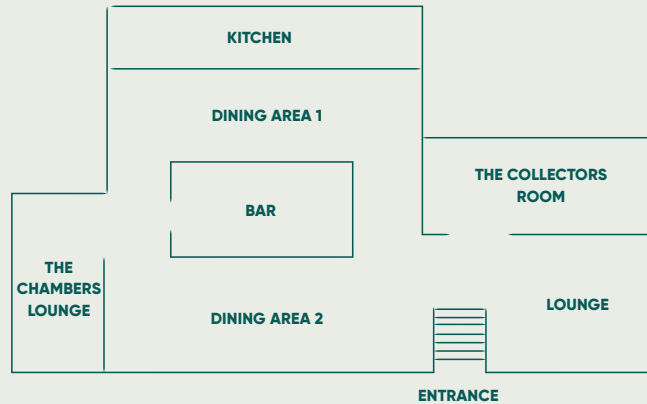

Venue Seating Capacities

AREA	SEATING	STANDING
The Collectors Room	12pax	18pax
The Chambers Room	12pax	18pax
Dining Area 1	16pax	56pax
Dining Area 2	44pax	Full venue hire only
Lounge	15pax	20pax

*Follow the
fairy lights down
the laneway where the good
vibes are bursting from our
Elizabeth Street restaurant.*