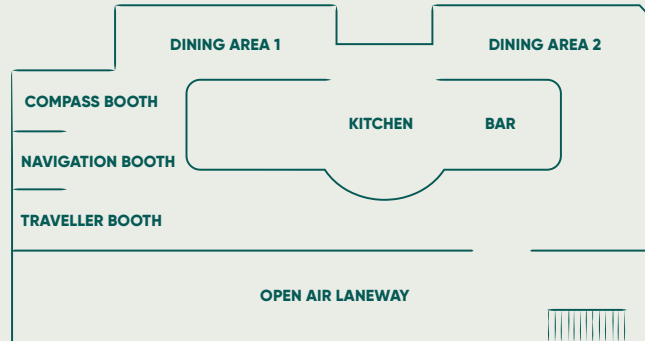

Chat to our team about full venue hire
events@corbettandclaude.com.au

A minimum spend may apply during peak periods,
please speak to our team for details.

Venue Seating Capacities

AREA	SEATING	STANDING
Dining Area 1	8pax	-
Dining Area 2	35pax	-
The Traveller Booth	7pax	-
The Navigation Booth	7pax	-
The Compass Booth	7pax	-
Open Air Laneway	30pax	30pax