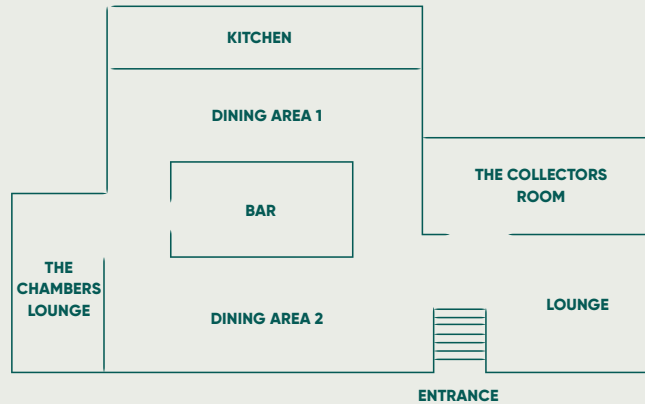

Venue Seating Capacities

AREA	SEATING	STANDING
The Collectors Room	12pax	18pax
The Chambers Room	12pax	18pax
Dining Area 1	16pax	56pax
Dining Area 2	44pax	Full venue hire only
Lounge	15pax	20pax

*Follow the
fairy lights down
the laneway where the good
vibes are bursting from our
Elizabeth Street restaurant.*