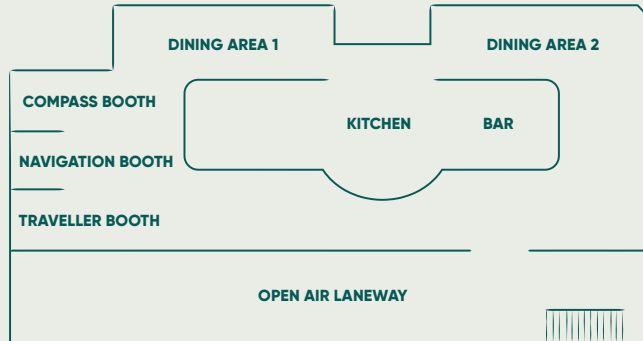

EVERTON PARK

Making delicious fare and stunning event spaces accessible to the suburbs, enjoy the natural light of our breezy open-air laneway or enjoy the intimacy of our three private dining booths.

Everton Plaza
807 Stafford Rd, Everton Park QLD 4053

Chat to our team about full venue hire
events@corbettandclaude.com.au

A minimum spend may apply during peak periods, please speak to our team for details.

Venue Seating Capacities

AREA	SEATING	STANDING
Dining Area 1	8pax	-
Dining Area 2	35pax	-
The Traveller Booth	7pax	-
The Navigation Booth	7pax	-
The Compass Booth	7pax	-
Open Air Laneway	30pax	30pax