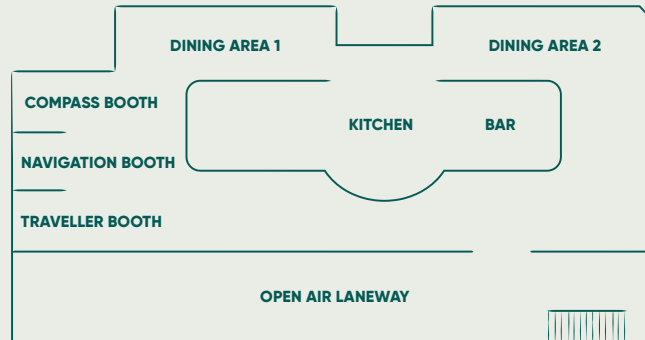

Chat to our team about full venue hire
events@corbettandclaud.com.au

A minimum spend may apply during peak periods,
please speak to our team for details.

Venue Seating Capacities

AREA	SEATING	STANDING
Dining Area 1	8pax	-
Dining Area 2	35pax	-
The Traveller Booth	7pax	-
The Navigation Booth	7pax	-
The Compass Booth	7pax	-
Open Air Laneway	30pax	30pax