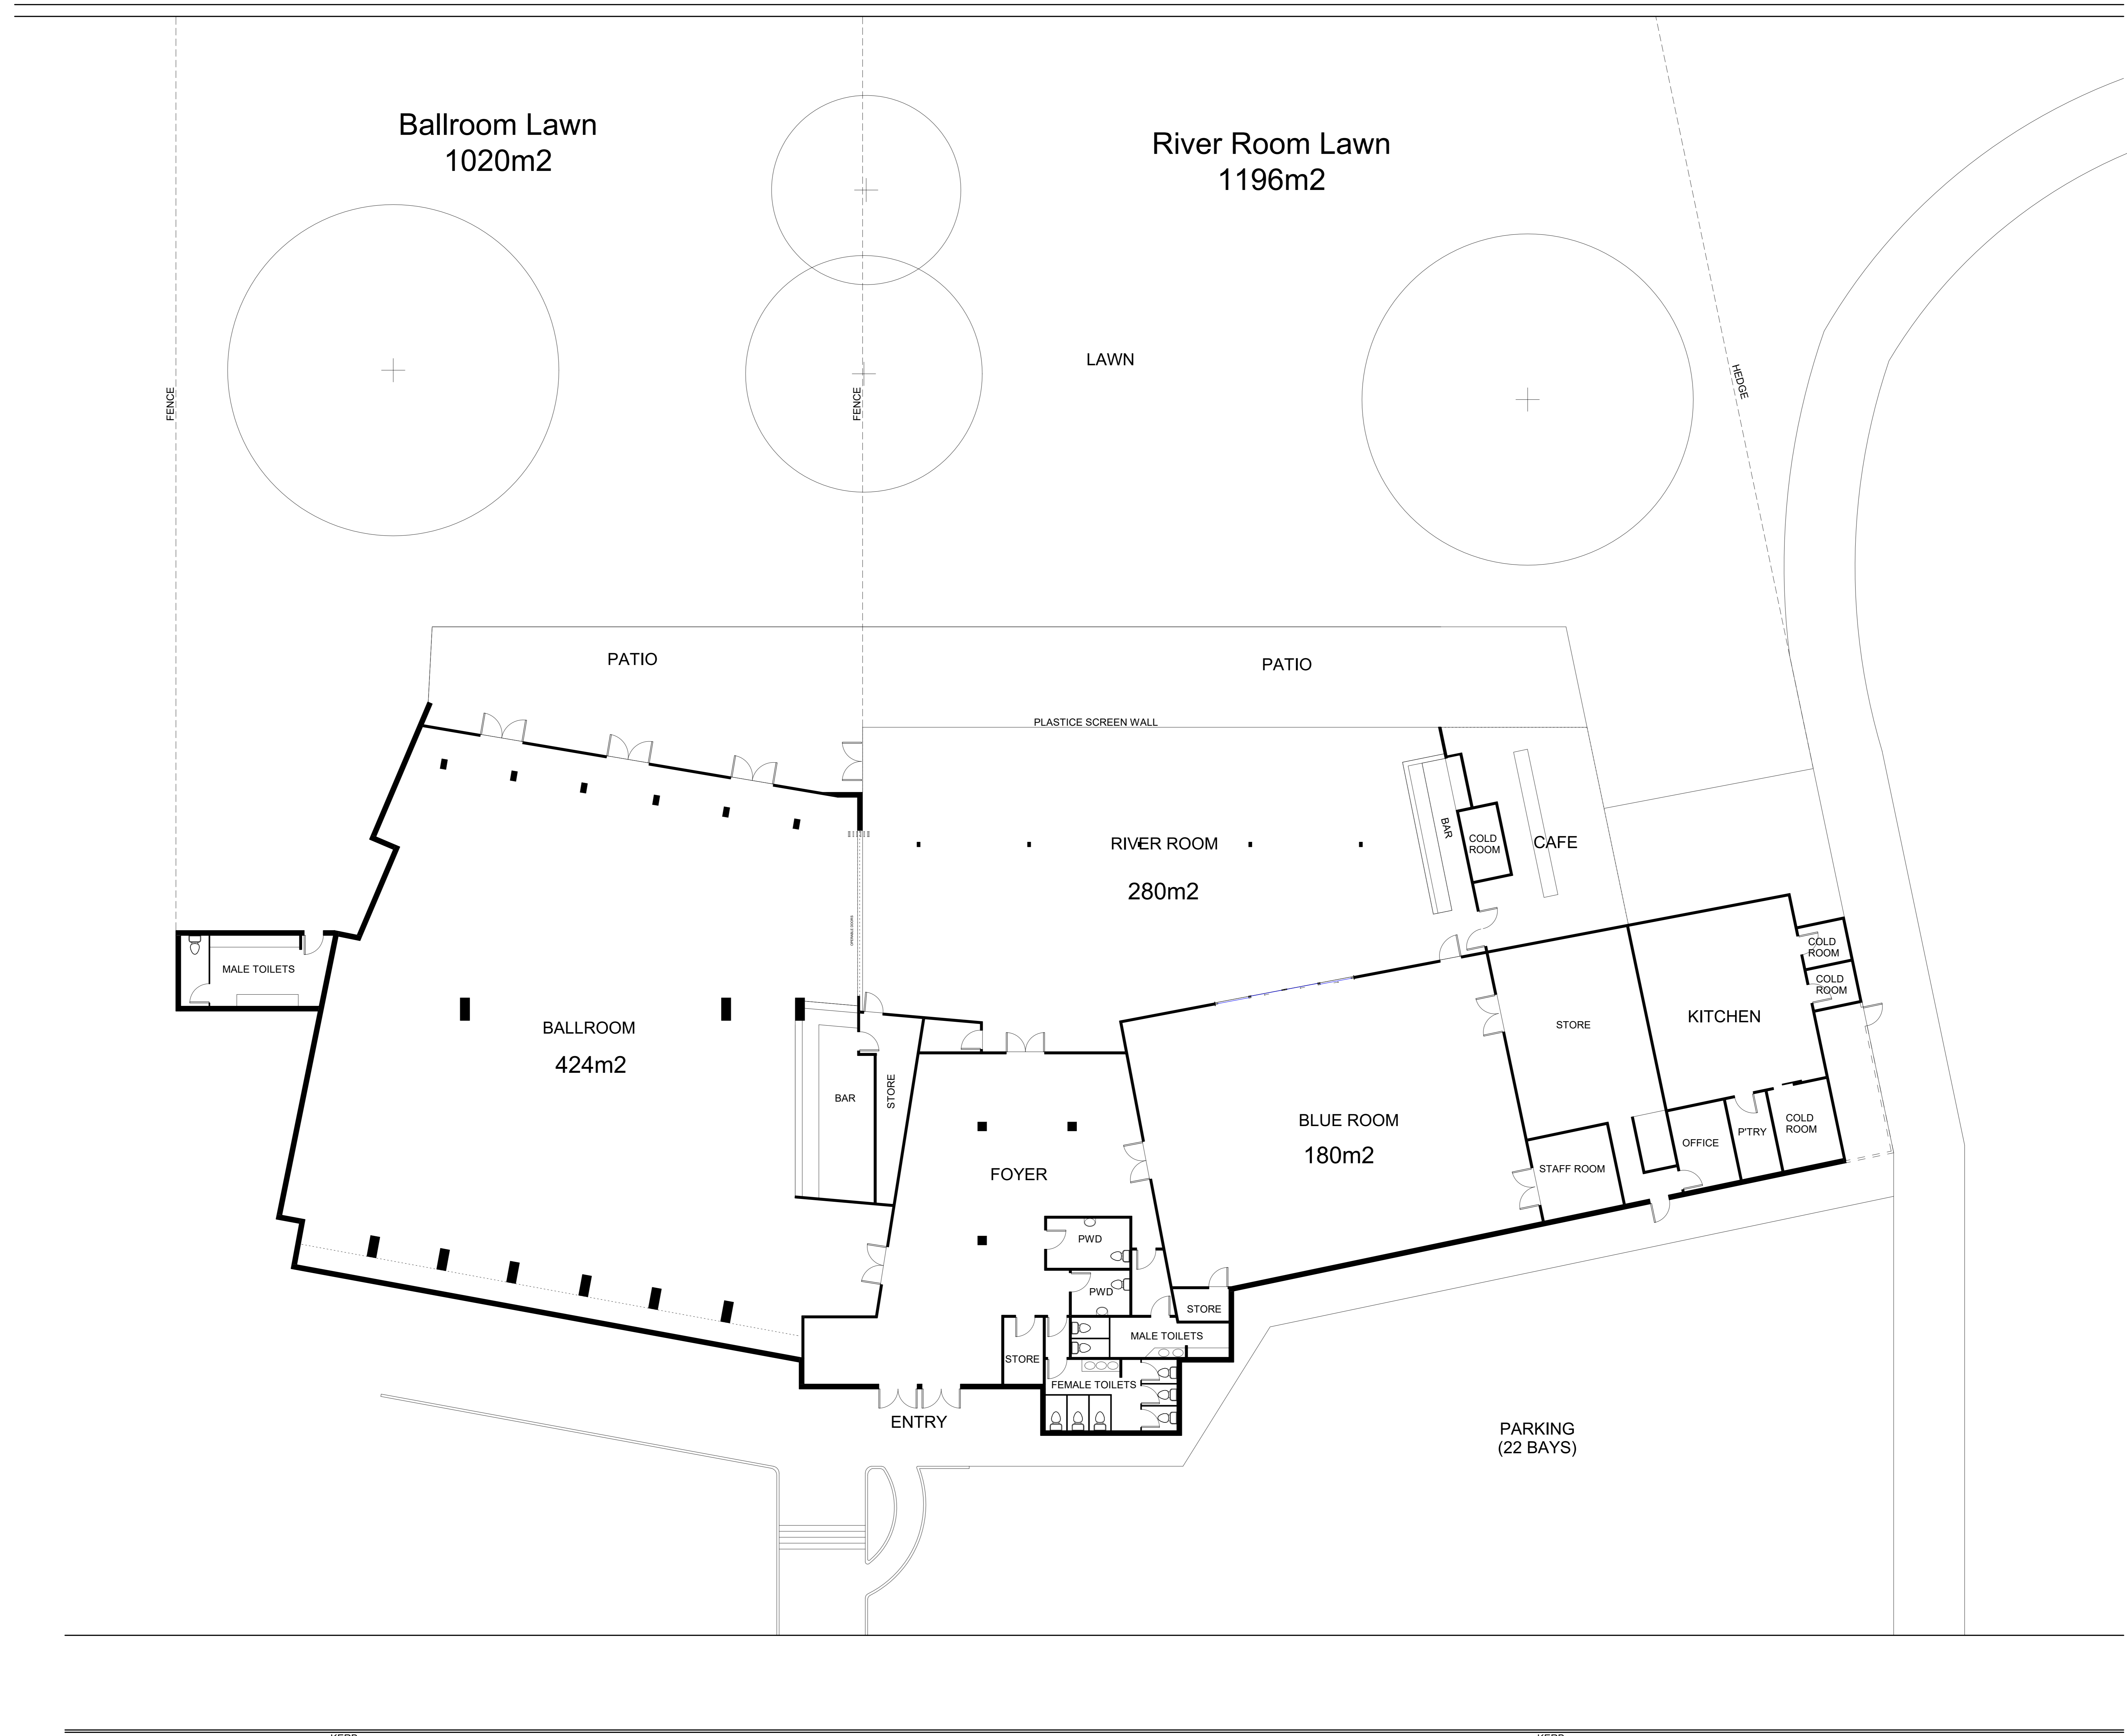

LEGEND
PWD PERSONS WITH DISABILITY SANITARY FACILITIES

BRISBANE RIVER

Ballroom Lawn
1020m2

River Room Lawn
1196m2

LAWN

PATIO

PATIO

PLASTICE SCREEN WALL

RIVER ROOM
280m2

BAR
COLD ROOM

CAFE

MALE TOILETS

BALLROOM
424m2

BAR

STORE

FOYER

BLUE ROOM
180m2

STORE

KITCHEN

COLD ROOM

COLD ROOM

STAFF ROOM

OFFICE

PTRY

FEMALE TOILETS

PARKING
(22 BAYS)

KERB

KERB

OXLADE DRIVE