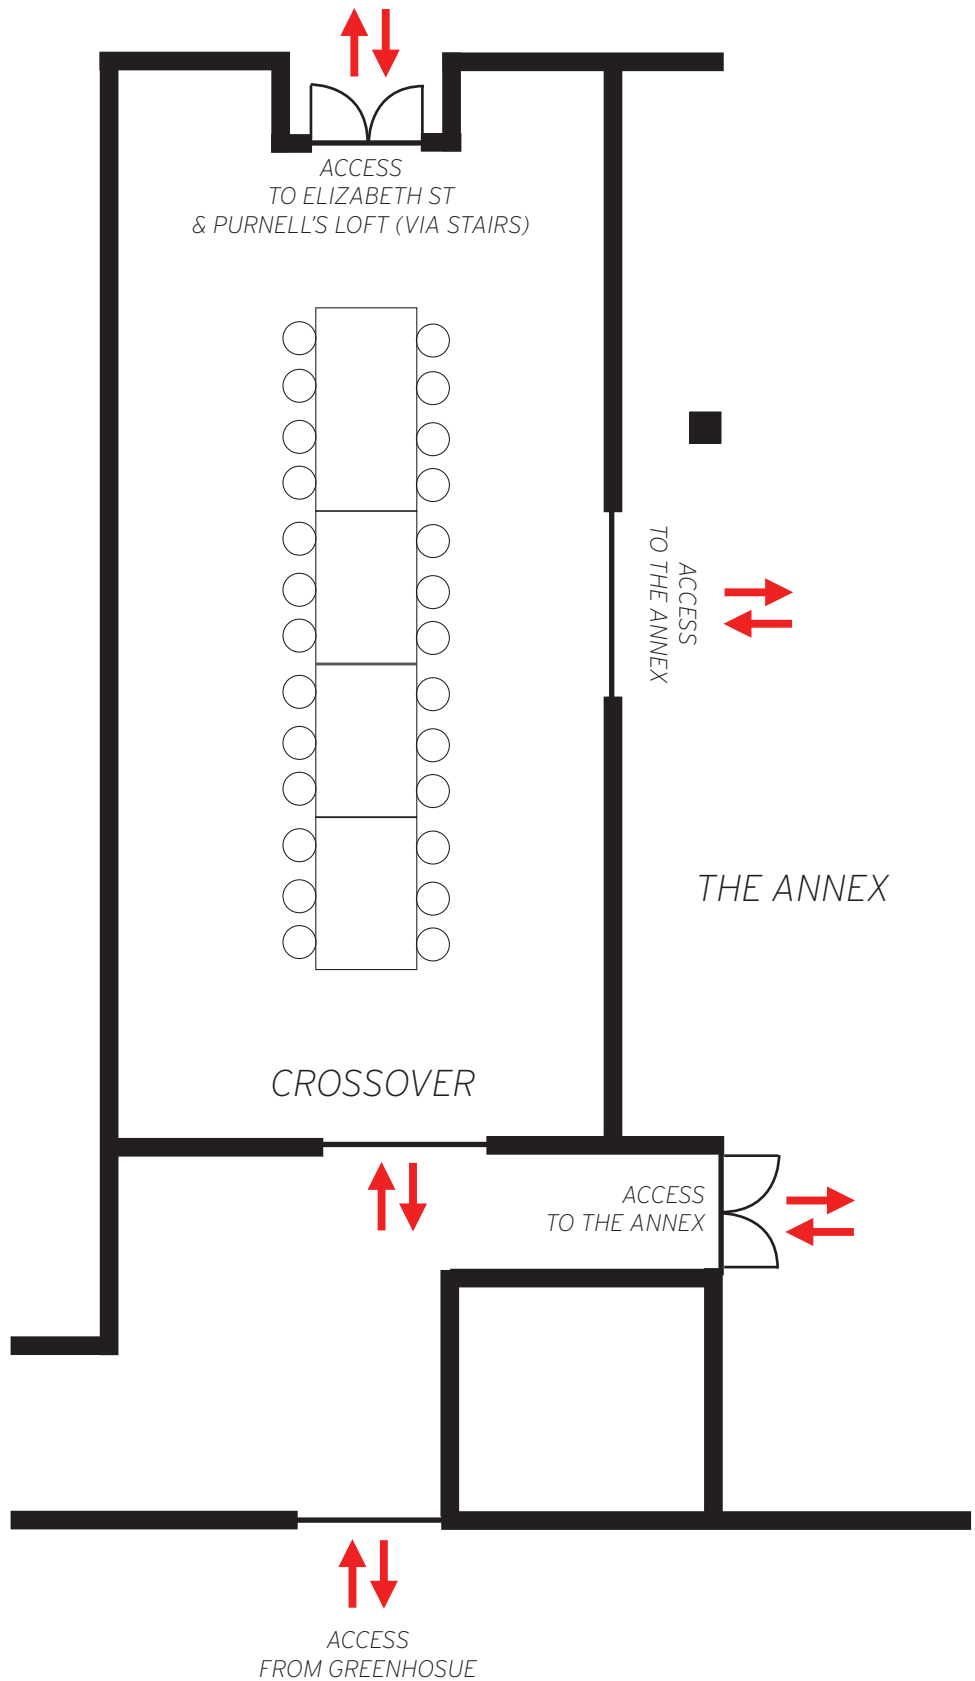

THE FACILITY | CROSSOVER

FURNITURE

- 1 TRESTLES @ 2.4m x 1.2m
- 3 TRESTLES @ 1.8m x 1.2m
- 26 CHAIRS @ 0.4m x 0.4m

THE FACILITY | CROSSOVER