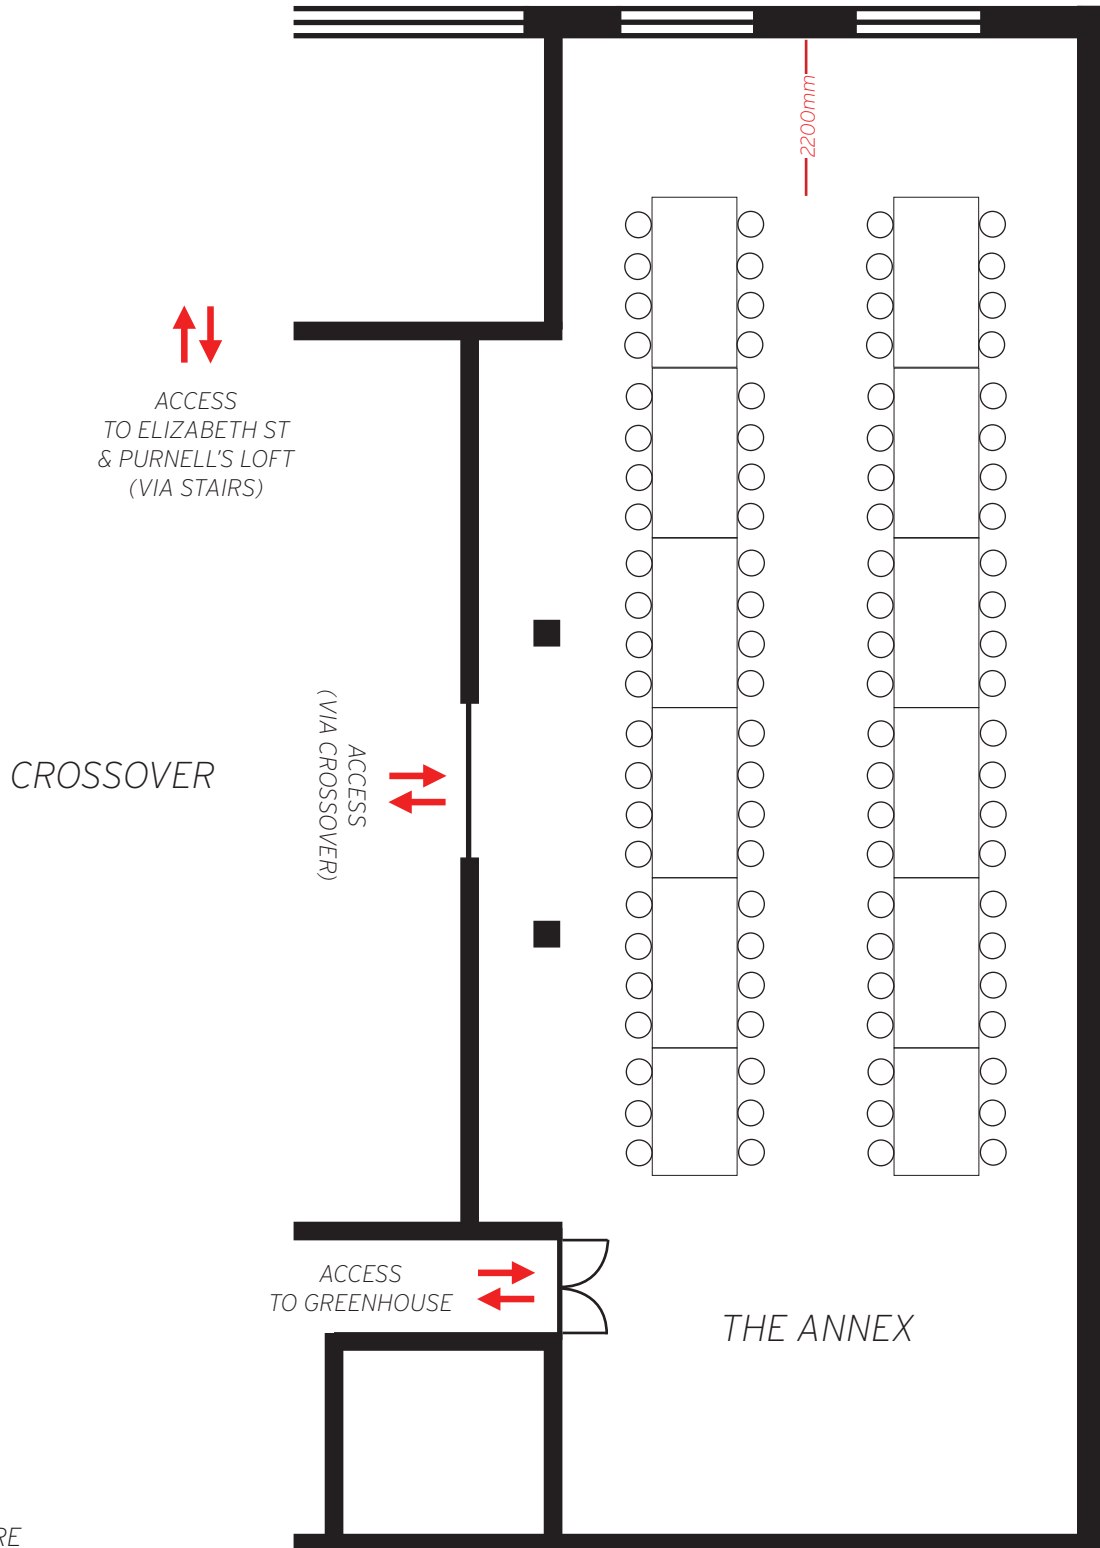

THE FACILITY | THE ANNEX

FURNITURE

- 10 TRESTLES @ 2.4m x 1.2m
- 2 TRESTLES @ 1.8m x 1.2m
- 92 CHAIRS @ 0.4m x 0.4m

THE FACILITY | THE ANNEX