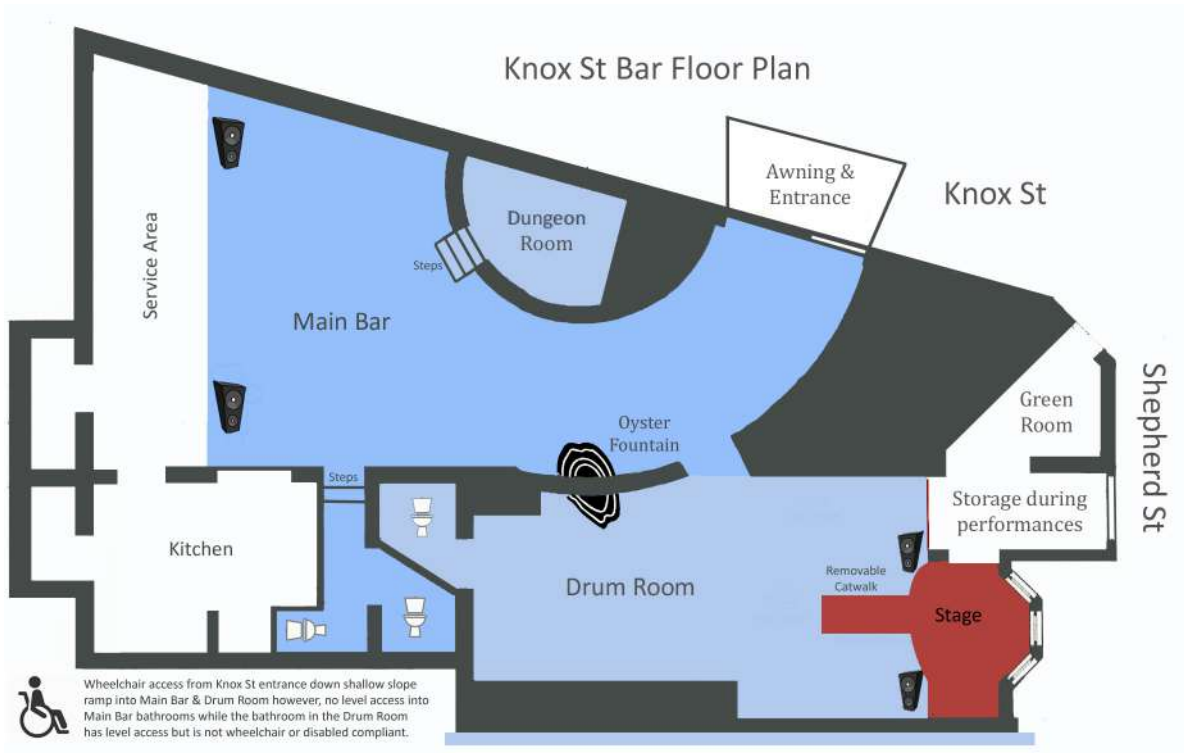

Knox St Bar Floor Plan