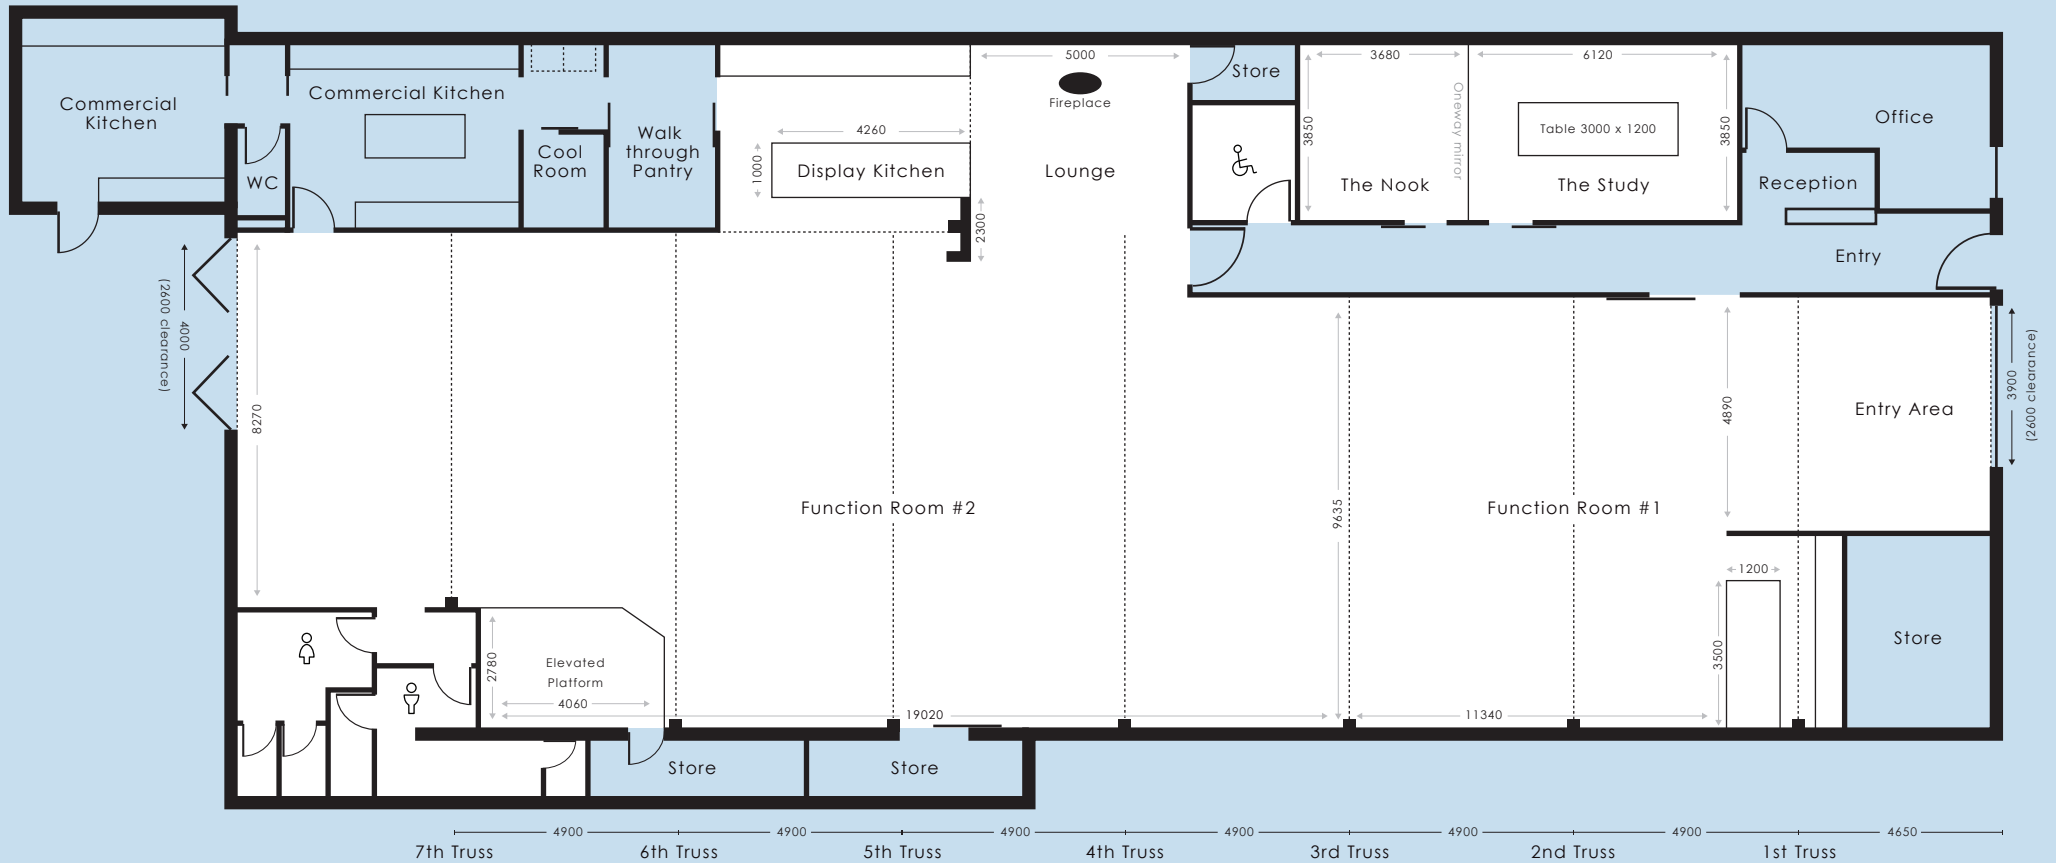

FLOOR PLAN

[Drapes can be fitted to the 2nd, 3rd and 4th Trusses]

CANVAS HOUSE

137 Buckhurst St South Melbourne 0478 056 390 @wearecanvashouse

- TRESTLE TABLES (2200 X 1000) 20 UNITS
- ROUNDTABLES (1500 DIAMETRE) 12 UNITS
- CHAIRS 100 UNITS