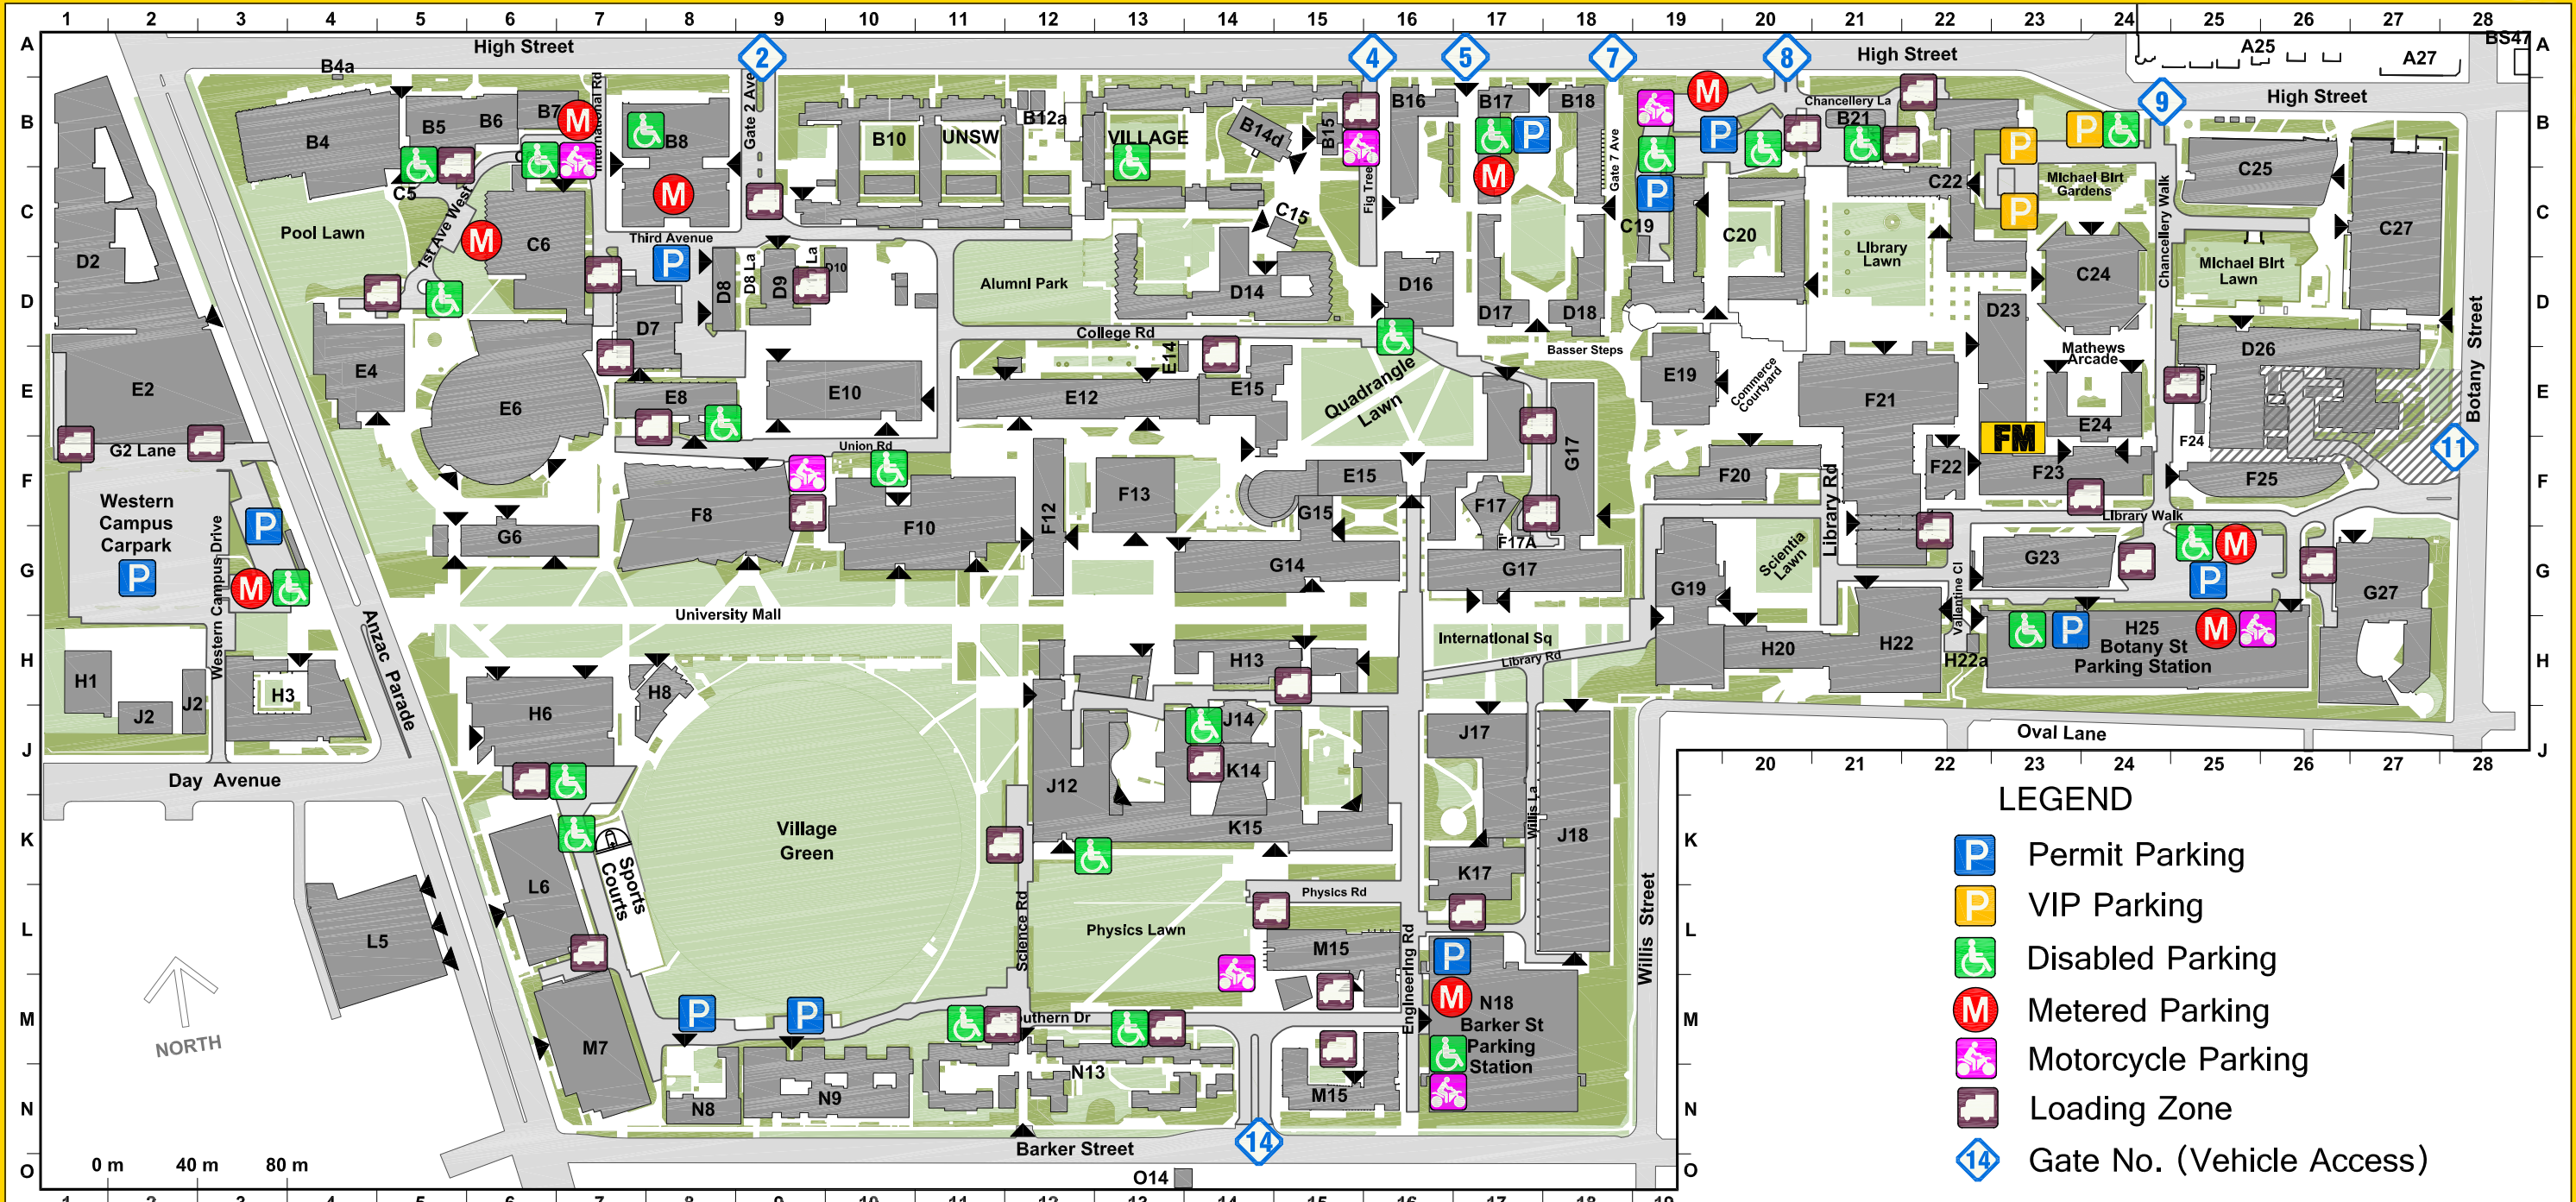

Kensington Campus Parking

Buildings	Mathews	F23	UNSW Fare (Mathews Arcade)	E24a	Faculty Offices	New South Global Theatre	G14	Equity and Disability Unit	F20	Religious Centre	E4
223 Anzac Parade	L5	J17	Student Accommodation		Arts and Social Sciences	Old Main Theatres (112)	K15	Facilities Management	F23	Research Services	M15
AGSM	G27	D7			Australian School of Business	Parade Theatres	E2	FM Assist ID Cards & Parking	F23	Security	B10
Australian School of Business	E12	C20	UNSW Residential Communities	B17	Built Environment	Physics Theatre	K14	Foundation Studies Permits	L5	Sports Association	H8
Biological Sciences	D26	D2	Barker Apartments	N13	Engineering	Red Centre Theatre	H13	Freehills Law Library	F8	Student Recruitment Office	F20
Blockhouse	G6	K15	Basser College	D17	Law	Rex Vowels Theatre	F17	Graduate Research School	M15	Squash Courts	B7
Building D10	D10	E24	Colombo House	B16	Medicine	Ritchie Theatre	G19	Human Resources	C22	Swimming Pool	B4
Chancellery	C22	E15	Creston College	A25	Science	Rupert Myers Theatre	M15	Institute of Languages	L5	The Learning Centre	C22
Chemical Sciences	F10	H13	Fig Tree Hall	B18	Theatres	Webster Theatres	G15	IT Service Desk	F21	University Health Services	E15
Civil Engineering	H20	G14	Goldstein College	B17	AGSM Theatres	Science Theatre	F13	Kingsford Legal Centre	F8	UNSW Bookshop	E15
Computer Science	K17	E6	Goldstein Dining Hall	D16	Allens Arthur Robinson			Learning & Teaching Unit @ UNSW	F23	UNSW International Student Centre	H13
Dalton	F12	M15	International House	C6	Biomedical Theatres			Library	F21	UNSW Residential Communities	B17
Dangerous Goods Store	F17A	H8	New College	L6	Central Lecture Block			Lifestyle Clinic	A27	UNSW Scholarships	F21
Electrical Engineering	G17	H8	New College Postgrad. Village	H3	Chemical Sciences Theatres			Marketing Development	C22	UNSW Sports & Recreation Office	B5
Golf House 38 Botany Street	A27	F25	New College	M7	Civil Engineering (Room G1)			New South Innovations	M15	UNSW Student Central	C22
John Goodsell	F20	G23	Phillip Baxter College	D18	Clancy Auditorium			Nura Gili - Balnaves Place	G17	UNSW International Student Centre	H13
John Niland Scientia	G19	E4	Shalom College	N9	Colombo Theatres			Optometry Clinic	M15	UNSW Residential Communities	B17
Law	F8	H22	Warrane College	M7	Fig Tree Theatre			Physiotherapy Clinic	B8	UNSW Scholarships	F21
Library	F21	C27	UNSW Hall	D14	Gonski Levy Theatre			Post Office	F21	UNSW Sports & Recreation Office	B5
Lowy Cancer Research Centre	C25	J18	UNSW Village	B10	IO Myers Studio			Print Post Plus (P3) - Printing Services	F23	UNSW Student Central	C22
Materials Science	E8	H1	University Terraces	B8	Keith Burrows Theatre					Venues and Events	F23
					Law Theatres						
					Macauley Theatre						
					Mathews Theatres						